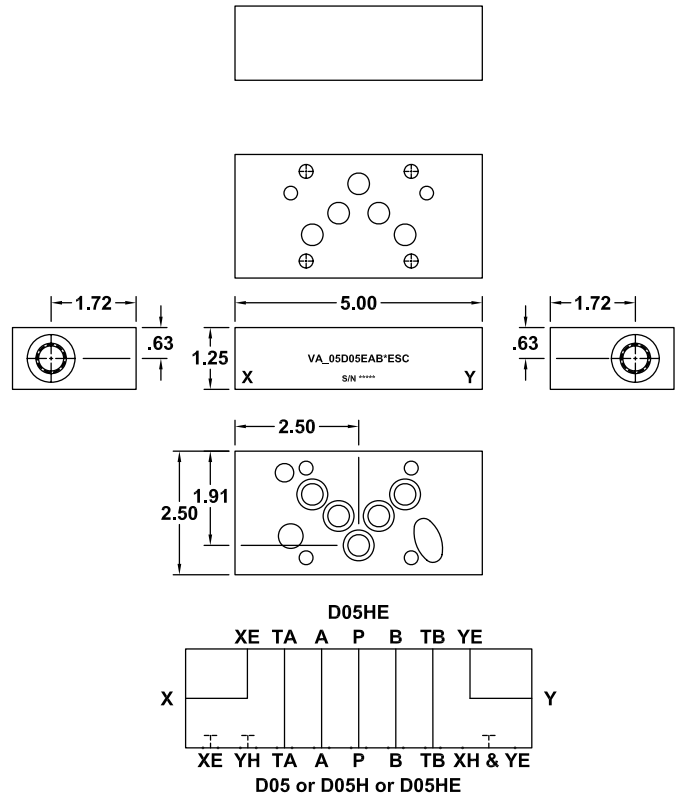

D05 to D05H - Valve Adapters - D05 to D05HE

External X&Y Port Connections

VA_05D05HAB*ESC

Adapter includes:
5 - 014 O-ring viton
1 - 010 O-ring viton
1 - 012 O-ring viton
1 - 016 O-ring viton

External X&Y Port Connections

VA_05D05EAB*ESC

Adapter includes:
5 - 014 O-ring viton
1 - 010 O-ring viton
1 - 012 O-ring viton
1 - 016 O-ring viton

PART NUMBER SYSTEM

WE RESERVE THE RIGHT TO DISCONTINUE MODELS, OR CHANGE SPECIFICATIONS WITHOUT NOTICE OR INCURRING OBLIGATION