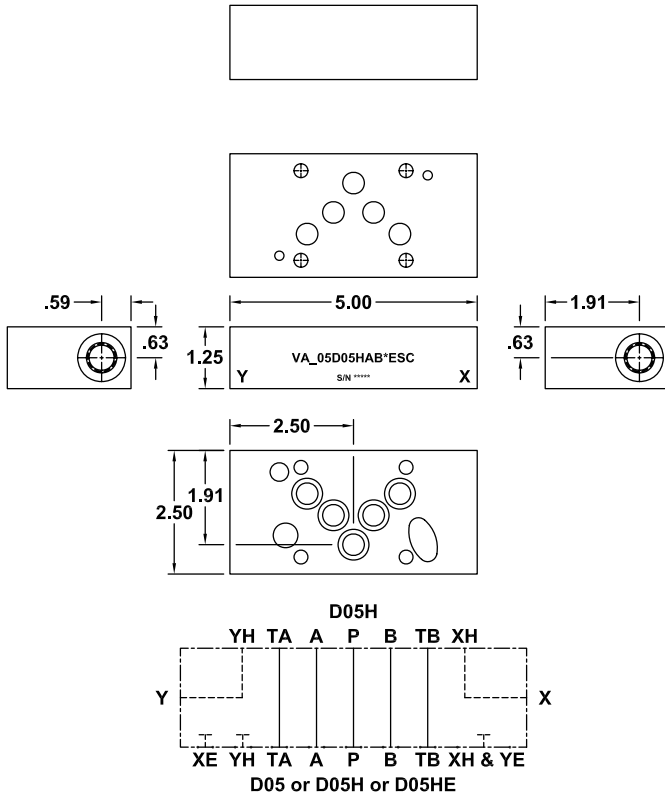

D05 to D05H - Valve Adapters - D05 to D05HE

External X&Y Port Connections

VA_05D05HAB*ESC

Adapter includes:
5 - 014 O-ring viton
1 - 010 O-ring viton
1 - 012 O-ring viton
1 - 016 O-ring viton

External X&Y Port Connections

VA_05D05EAB*ESC

Adapter includes:
5 - 014 O-ring viton
1 - 010 O-ring viton
1 - 012 O-ring viton
1 - 016 O-ring viton

PART NUMBER SYSTEM

WE RESERVE THE RIGHT TO DISCONTINUE MODELS, OR CHANGE SPECIFICATIONS WITHOUT NOTICE OR INCURRING OBLIGATION