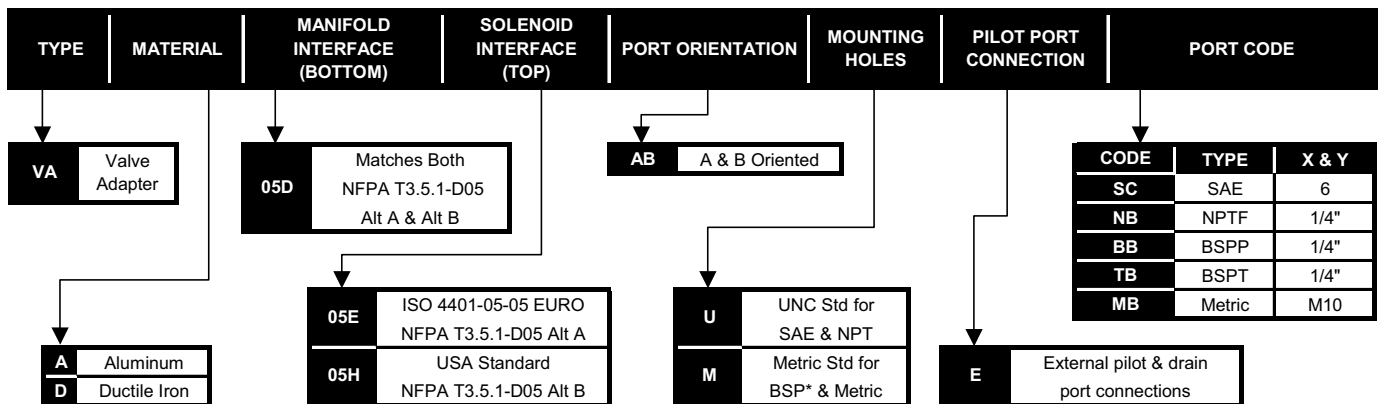

D05 to D05H - Valve Adapters - D05 to D05HE

External X&Y Port Connections

VA_05D05HAB*ESC

Adapter includes:
5 - 014 O-ring viton
1 - 010 O-ring viton
1 - 012 O-ring viton
1 - 016 O-ring viton

External X&Y Port Connections

VA_05D05EAB*ESC

Adapter includes:
5 - 014 O-ring viton
1 - 010 O-ring viton
1 - 012 O-ring viton
1 - 016 O-ring viton

PART NUMBER SYSTEM

WE RESERVE THE RIGHT TO DISCONTINUE MODELS, OR CHANGE SPECIFICATIONS WITHOUT NOTICE OR INCURRING OBLIGATION