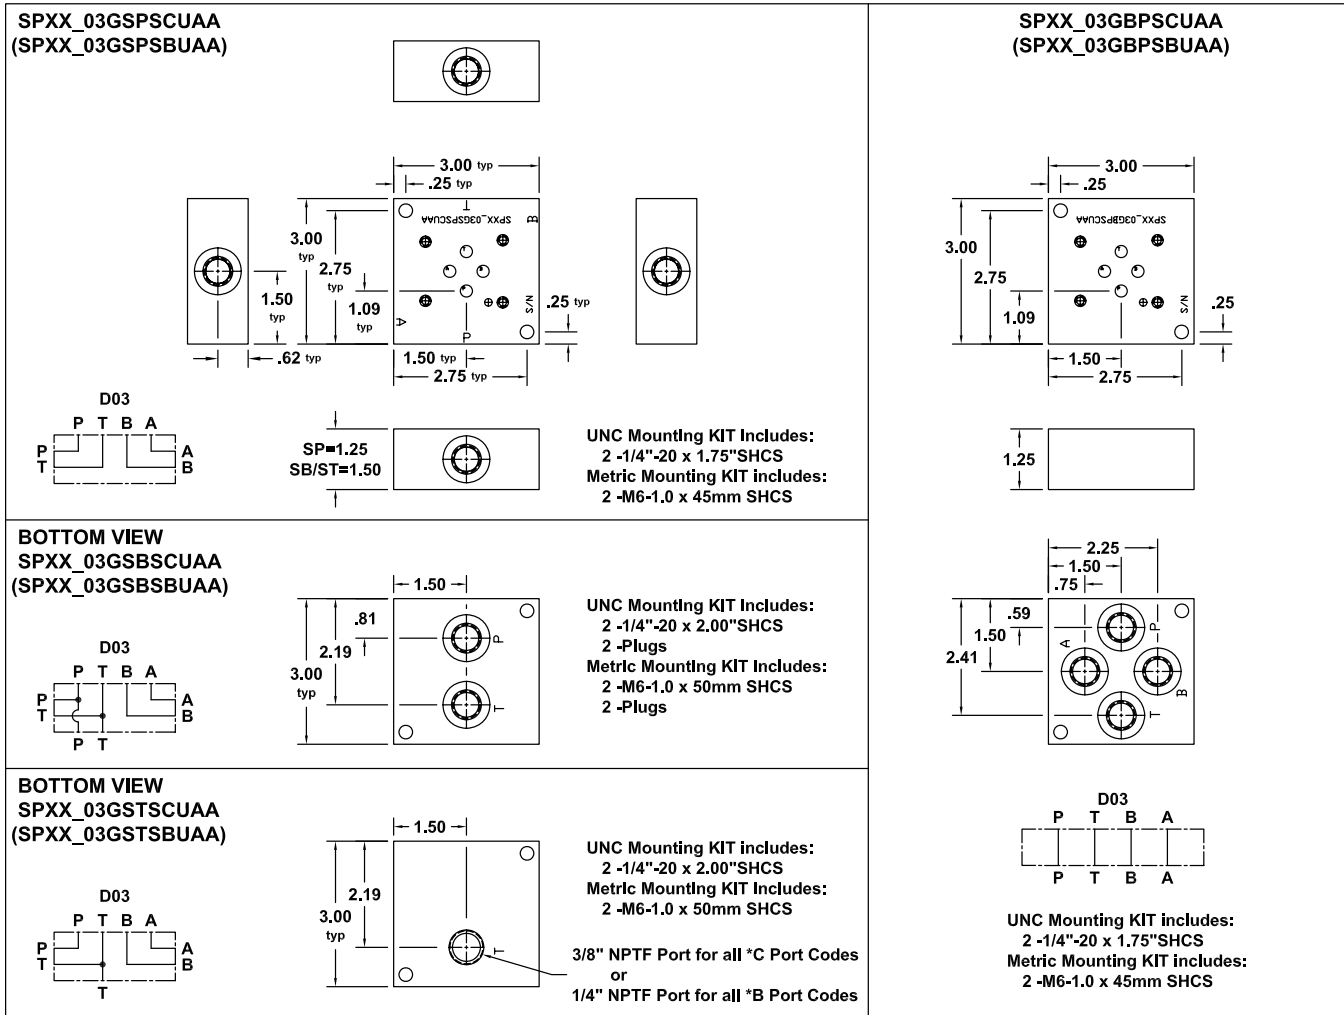

D03 Subplate - Nominal 1/4" & 3/8"

PART NUMBER SYSTEM

Aluminum D03 Side Ported Subplate with SAE 6 Ports Example: **SPXXA03GSPSCUAA**

WE RESERVE THE RIGHT TO DISCONTINUE MODELS, OR CHANGE SPECIFICATIONS WITHOUT NOTICE OR INCURRING OBLIGATION