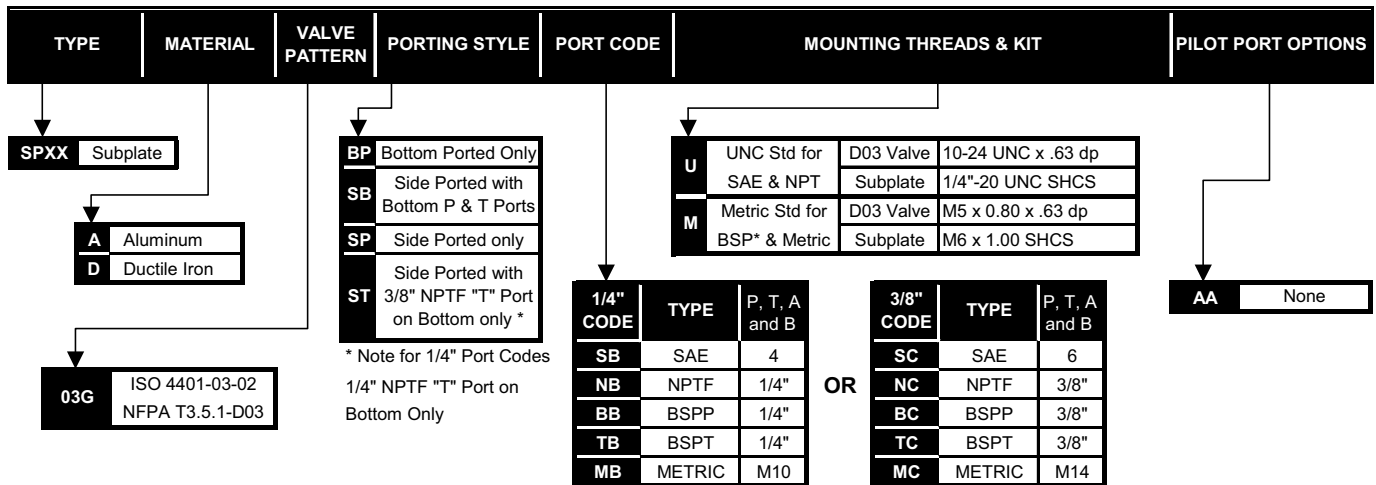

D03 Subplate - Nominal 1/4" & 3/8"

PART NUMBER SYSTEM

Aluminum D03 Side Ported Subplate with SAE 6 Ports Example: **SPXXA03GSPSCUAA**

WE RESERVE THE RIGHT TO DISCONTINUE MODELS, OR CHANGE SPECIFICATIONS WITHOUT NOTICE OR INCURRING OBLIGATION

Lynch Products Can Be Modified to Suit Your Application